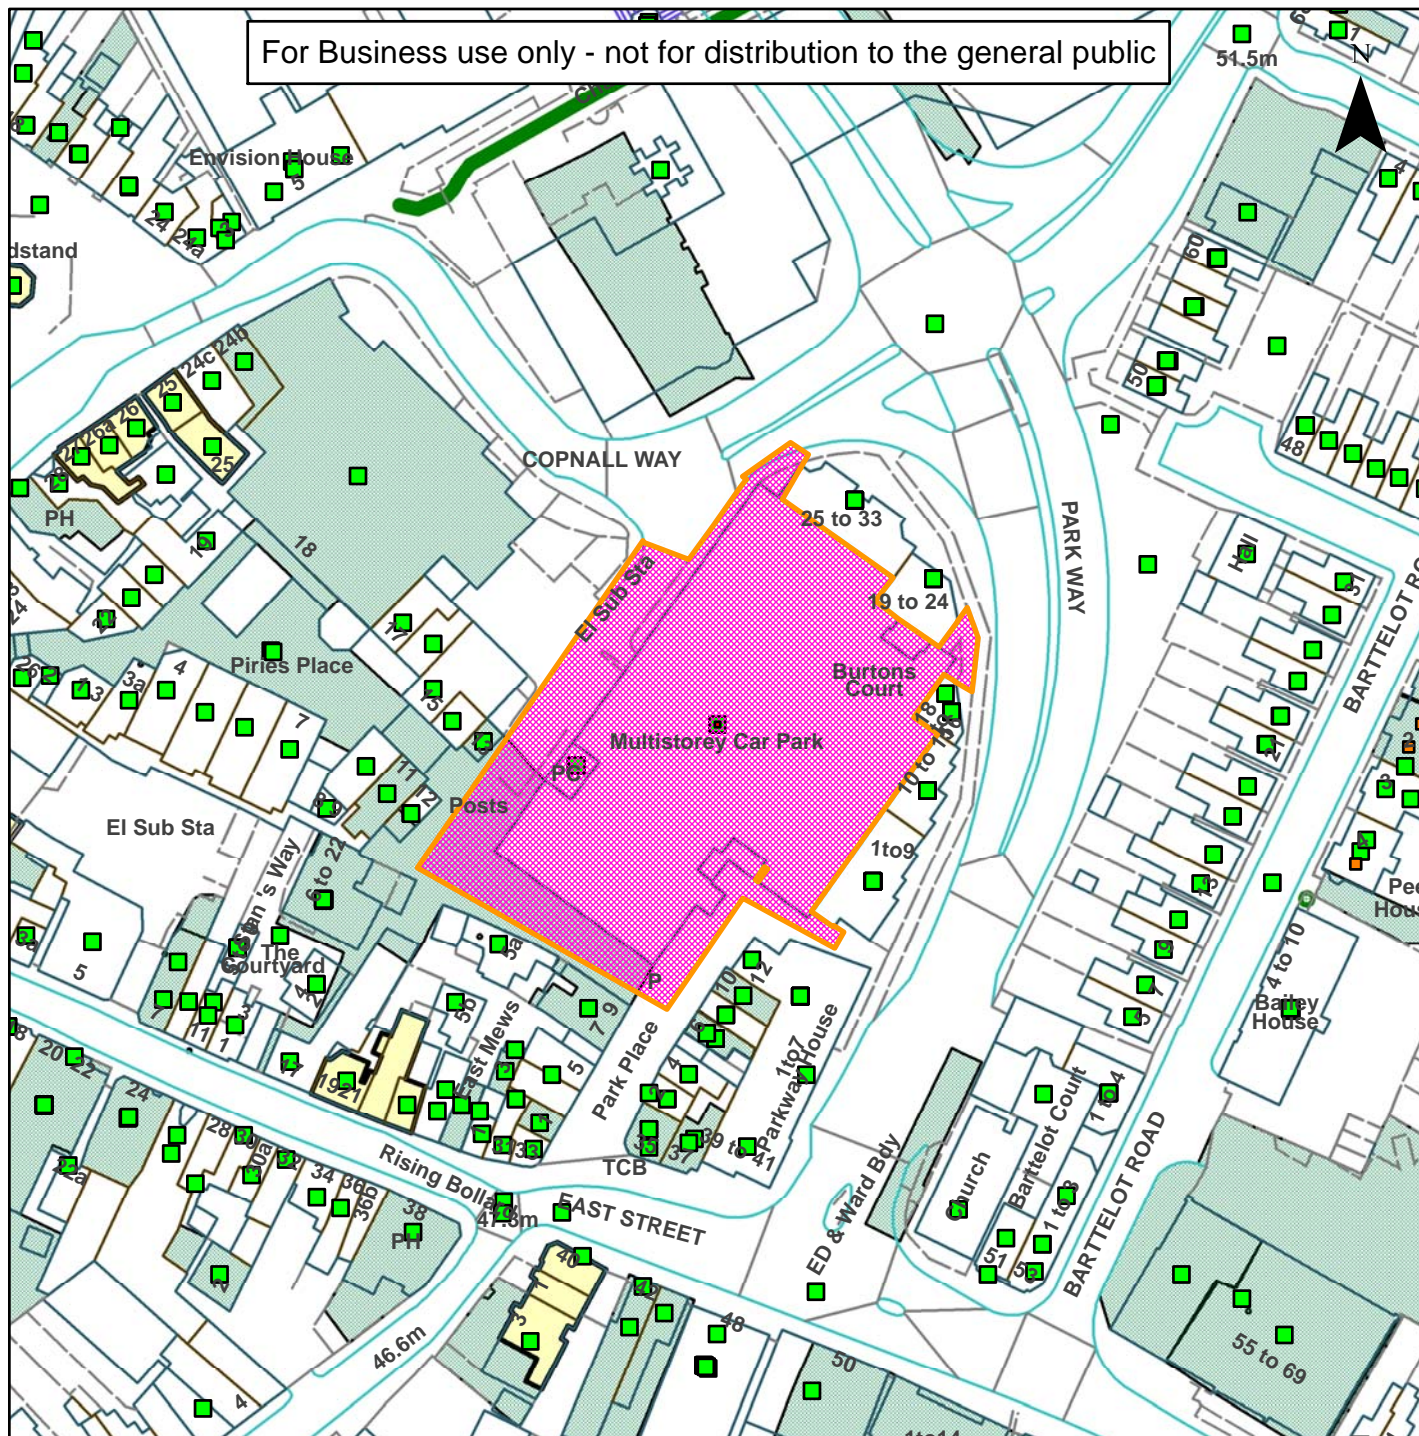

Not Set

For Business use only - not for distribution to the general public

Scale: 1:1,250

Reproduced from the Ordnance Survey map with permission of the Controller of Her Majesty's Stationery Office © Crown Copyright 2012.

Unauthorised reproduction infringes Crown Copyright and may lead to prosecution or civil proceedings.

Organisation	Horsham District Council
Department	
Comments	Not Set
Date	25/01/2018
MSA Number	100023865